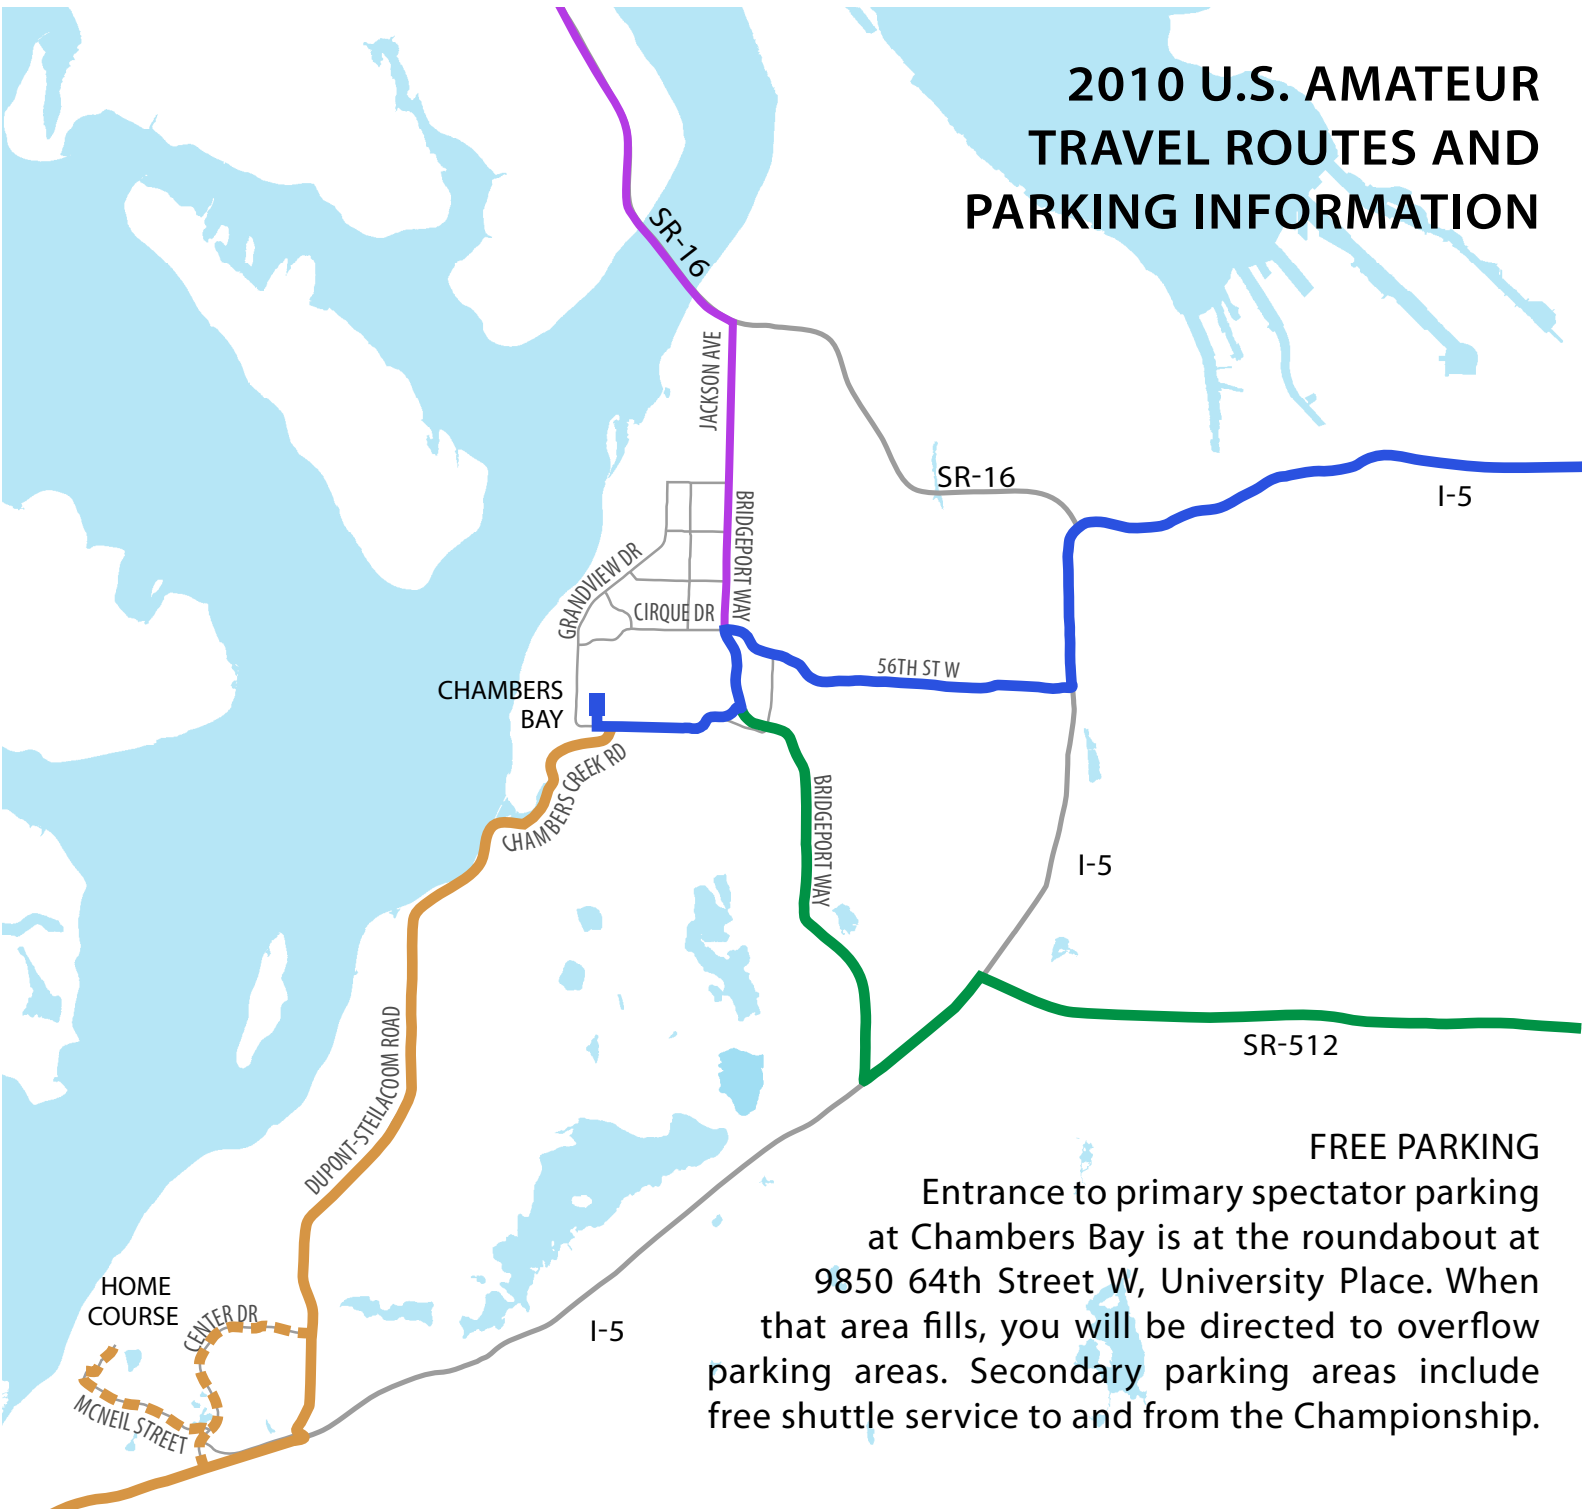

2010 U.S. AMATEUR TRAVEL ROUTES AND PARKING INFORMATION

FREE PARKING
Entrance to primary spectator parking at Chambers Bay is at the roundabout at 9850 64th Street W, University Place. When that area fills, you will be directed to overflow parking areas. Secondary parking areas include free shuttle service to and from the Championship.